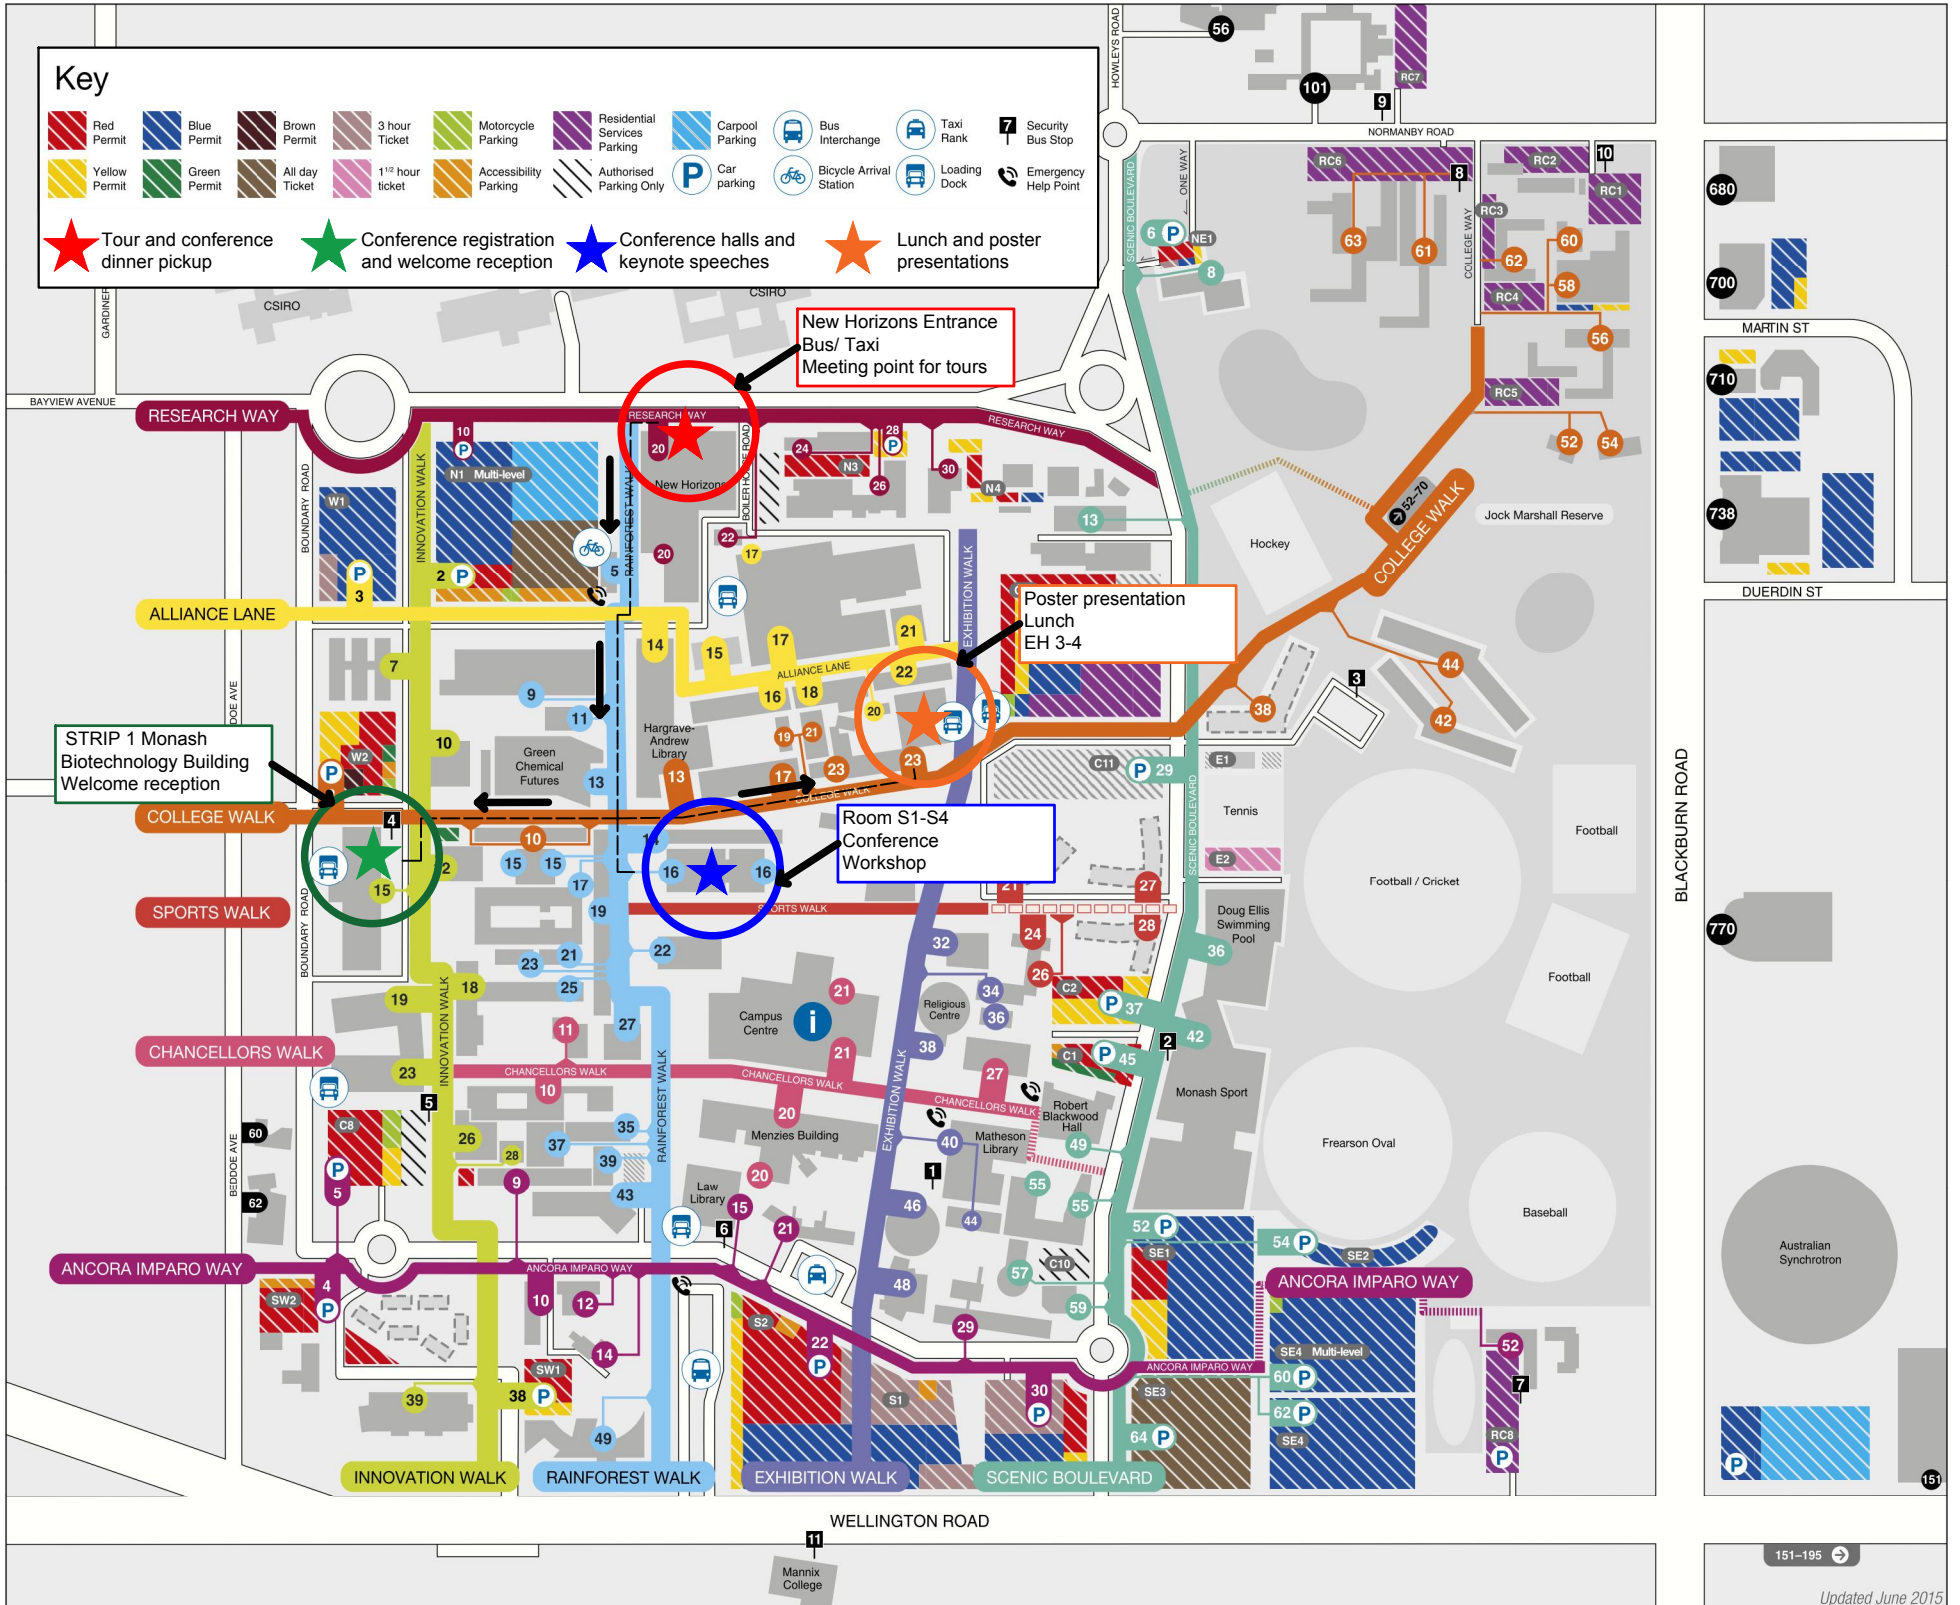

Monash University Clayton campus

Updated June 2015

| Building/dept. name & number | Address |
|--|-------------------------------------|
| Alexander Theatre (7) | 48 Exhibition Walk |
| Australian Pulp and Paper Institute (59) | 15 Alliance Lane |
| Bicycle Arrival Station - James Gormley (80A) | 5 Rainforest Walk |
| Biochemistry Laboratories (16) | 11 Chancellors Walk |
| Biological Sciences (18) | 25 Rainforest Walk |
| Biological Sciences Lecture Theatres S7-S8 (21) | 21 Rainforest Walk |
| Biology (17) | 18 Innovation Walk |
| Boiler House (38) | 22 Research Way |
| Campus Centre (10) | 21 Chancellors Walk |
| Central Science Block (19) | 19 Rainforest Walk |
| Chancellery Building A (3A) | 27 Chancellors Walk |
| Chancellery Building B (3B) | 36 Exhibition Walk |
| Chancellery Building C (3C) | 34 Exhibition Walk |
| Chancellery Building D (3D) | 26 Sports Walk |
| Chancellery Building E (3E) | 24 Sports Walk |
| Chemistry (23) | 17 Rainforest Walk |
| Doug Ellis Swimming Pool (1) | 36 Scenic Boulevard |
| Education (6) | 29 Ancora Imparo Way |
| Engineering 31 (31) | 17 College Walk |
| Engineering 33 (33) | 19 College Walk |
| Engineering 35 (35) | 16 Alliance Lane |
| Engineering 36 (36) | 18 Alliance Lane |
| Engineering 36A (36A) | 20 Alliance Lane |
| Engineering 37 (37) | 17 Alliance Lane |
| Engineering 69 (69) | 22 Alliance Lane |
| Engineering 72 (72) | 14 Alliance Lane |
| Engineering Examination Halls, EH1-EH4 (60) | 23 College Walk |
| Facilities and Services Portables (40P) | 24 Research Way |
| Facilities and Services, Central Store, Transport and Mail (56) | 30 Research Way |
| Facilities and Services (40) | 26 Research Way |
| Faculty of Information Technology (63) | 25 Exhibition Walk |
| Faculty of Medicine Offices (64) | 43 Rainforest Walk |
| Faculty Teaching - MBBS (15) | 27 Rainforest Walk |
| First Year Biology (22) | 23 Rainforest Walk |
| Gallery Building (55) | 21 Ancora Imparo Way |
| Green Chemical Futures (86) | 13 Rainforest Walk |
| Hargrave-Andrew Library (30) | 13 College Walk |
| Information Services (67) | 44 Exhibition Walk |
| Japanese Studies Centre (54) | 12 Ancora Imparo Way |
| Jock Marshall Reserve | |
| Environmental Laboratories (42) | 52 College Walk |
| John Monash Science School (84) | 39 Innovation Walk |
| Krongold Centre (5) | 57 Scenic Boulevard |
| Law Building (12) | 15 Ancora Imparo Way |
| Law Library (12) | 15 Ancora Imparo Way |
| Mathematics & Earth, Atmosphere and Environment (28) | 9 Rainforest Walk |
| Medicine A (13A) | 37 Rainforest Walk |
| Medicine B (13B) | 39 Rainforest Walk |
| Medicine C (13C) | 10 Chancellors Walk |
| Medicine D (13D) | 35 Rainforest Walk |
| Medicine E (13E) | 9 Ancora Imparo Way |
| Medicine F (13F) | 26 Innovation Walk |
| Medicine Teaching Services Unit (14) | 28 Innovation Walk |
| Melbourne Centre for Nanofabrication (222) | 151 Wellington Road |
| Menzius Building (11) | 20 Chancellors Walk |
| Microbiology & Biological Sciences (53) | 12 Innovation Walk |
| Monash Biomedical Imaging (220) | 770 Blackburn Road |
| Monash Centre for Electron Microscopy (81) | 10 Innovation Walk |
| Monash Children's Centre Co-op (182) | 62 Beddoe Avenue |
| Monash Club (50) | 32 Exhibition Walk |
| Monash College (73) | 49 Rainforest Walk |
| Monash Community Family Co-operative (83) | 56 Howleys Road |
| Monash House (65) | 14 Ancora Imparo Way |
| Monash Injury Research Institute (70) | 21 Alliance Lane |
| Monash Sport (1) | 42 Scenic Boulevard |
| Monash Sustainability Institute (74) | 8 Scenic Boulevard |
| Monash University Business Park (201) | 680 Blackburn Road |
| Monash University Business Park (202) | 710 Blackburn Road |
| Monash University Business Park (203) | 700 Blackburn Road |
| Monash University Business Park (205) | 738 Blackburn Road |
| Monash-Oakleigh Legal Service (160) | 60 Beddoe Avenue |
| New Horizons (82) | 20 Research Way |
| Old Science Laboratories (20) | 22 Rainforest Walk |
| Performing Arts (68) | 55 Scenic Boulevard |
| Physics (27) | 10 College Walk |
| Plant Sciences Complex (42A) | 54 College Walk |
| Religious Centre (9) | 38 Exhibition Walk |
| Robert Blackwood Hall (2) | 49 Scenic Boulevard |
| Rotunda (8) | 46 Exhibition Walk |
| Science and IT (26) | 14 Rainforest Walk |
| Science Instrumentation and Technology Development Platform (40) | 26 Research Way |
| Science Portables (79P) | 7 Innovation Walk |
| Security & Traffic (61) | 59 Scenic Boulevard |
| Sir Louis Matheson Library (4) | 40 Exhibition Walk |
| Staff Development | 195 Wellington Road |
| STRIP1 Monash Biotechnology (75) | 15 Innovation Walk |
| STRIP2 School of Biomedical Sciences (76) | 19 Innovation Walk |
| STRIP3 School of Biomedical Sciences (77) | 23 Innovation Walk |
| Yarrowonga (58) | 10 Ancora Imparo Way |
| Major lecture theatres | |
| Central One Lecture Theatre (63) | 25 Exhibition Walk |
| Engineering Lecture Theatres E1-E6 (32) | 21 College Walk |
| Humanities Lecture Theatres H1-H10 (11) | 20 Chancellors Walk |
| Law Lecture Theatres L1-5, G20 (12) | 15 Ancora Imparo Way |
| Medicine Lecture Theatre M1 (13) | 35 Rainforest Walk |
| Medicine Lecture Theatres M2-M3 (13) | 37 Rainforest Walk |
| Rotunda Lecture Theatres R1-R7 (8) | 46 Exhibition Walk |
| Science Lecture Theatres (North), S13-S15 (29) | 11 Rainforest Walk |
| Science Lecture Theatres (West), S5-S6 (24) | 15 Rainforest Walk |
| Science Lecture Theatres S1-S4, S9-S12, ST1-4, ST7 (25) | 16 Rainforest Walk |
| Sir Alexander Stewart Theatre (72) | 14 Alliance Lane |
| South One Lecture Theatre (64) | 43 Rainforest Walk |
| Residences | |
| Briggs Hall (85B) | 42 College Walk |
| Deakin Hall (48) | 56 College Way |
| Farrer Hall (45) | 62 College Way |
| Howitt Hall (46) | 60 College Way |
| Jackomos Hall (65A) | 44 College Walk |
| Mannix College (218) | Wellington Road x Parker Street |
| MRS Administration HOR (47) | 58 College Way |
| New Residences (currently C11 East) (88) | 27 Sports Walk |
| New Residences (currently C11 West) (89) | 21 Sports Walk |
| New Residences (currently C2) (90) | 28 Sports Walk |
| New Residences (currently E1) (87) | 38 College Walk |
| Normanby House (62) | 101 Normanby Road |
| Richardson Hall (43) | 63 College Way |
| Roberts Hall (44) | 61 College Way |
| South East Flats (49) | 52 Ancora Imparo Way |
| Parking | |
| North West Car Parks | |
| enter via Forster Road, Gardiner Road and Bayview Avenue | |
| North One Multi-level - Ground level (N1) | 10 Research Way |
| North One Multi-level - Upper levels (N1) | |
| All day ticket parking available on level 4 | |
| North Three (N3) | 2 Innovation Walk |
| West One (W1) | 28 Research Way |
| West Two (W2) | 3 Alliance Lane |
| West Two (W2) | 3 College Walk |
| North East Car Parks | |
| enter via Howleys Road and Normanby Road | |
| Central Eleven (C11) | 29 Scenic Boulevard |
| Central Twelve (C12) | 17 Scenic Boulevard |
| East One (E1) | Scenic Boulevard |
| East Two (E2) | Scenic Boulevard |
| North Four (N4) | 32 Research Way |
| Address | |
| North-east One (NE1) | 6 Scenic Boulevard |
| North-east Two (NE2) | RC6 Residential Carpark 6 |
| North-east Three (NE3) | RC7 Residential Carpark 7 |
| North-east Four (NE4) | RC3 Residential Carpark 3 |
| North-east Five (NE5) | RC1 Residential Carpark 1 |
| North-east Six (NE6) | RC2 Residential Carpark 2 |
| North-east Seven (NE7) | RC4 Residential Carpark 4 |
| North-east Eight (NE8) | RC5 Residential Carpark 5 |
| South West Car Parks | |
| enter via Wellington Road and Princes Highway | |
| Central Eight (C8) | 5 Ancora Imparo Way |
| South-west One (SW1) | 38 Innovation Walk |
| South-west Two (SW2) | 4 Ancora Imparo Way |
| South East Car Parks | |
| enter via Wellington Road | |
| Central One (C1) | 45 Scenic Boulevard |
| Central Two (C2) | 37 Scenic Boulevard |
| South One (S1) | 30 Ancora Imparo Way |
| South Two (S2) | 22 Ancora Imparo Way |
| South-east One (SE1) | 52 Scenic Boulevard |
| South-east Two (SE2) | 54 Scenic Boulevard |
| South-east Three (SE3) | |
| All day ticket parking available | |
| South-east Four Multi-level (SE4) | 64 Scenic Boulevard |
| South-east Four (SE4) | 60 Scenic Boulevard |
| South-east Five (SE5) | 62 Scenic Boulevard |
| South-east Five (SE5) | RC8 Residential Carpark 8 |
| Loading docks | |
| Boundary Road | Boundary Road x College Walk |
| Boundary Road | Rear of 23 Innovation Walk |
| Ancora Imparo Way | Rear of 15 Ancora Imparo Way |
| C11 Loading Zone | 29 Scenic Boulevard |
| Boiler House Road | Boiler House Road |
| Public transport | |
| Bus Interchange | Ancora Imparo Way x Rainforest Walk |
| Bus Stop | Research Way |
| Bus Stops | Blackburn Road |
| Bicycle arrival stations | |
| James Gormley (80A) | 5 Rainforest Walk |
| Taxis | |
| Taxi Rank | Ancora Imparo Way |
| Share cars | |
| Flexicar Bays RC5 | 58 College Way |
| Electric vehicle charge points | |
| Central Two (C2) | 37 Scenic Boulevard |